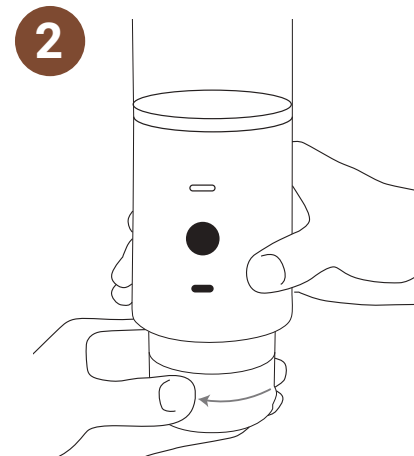

Instructions for Use

1. Removing the Drink Cup

Grasp the middle section of the stainless steel part firmly. Using your other hand, rotate the drink cup (part 8) clockwise to detach it.

2. Removing the Holder

Hold the middle stainless steel section securely. Then, with your other hand, turn the holder (part 7) clockwise to remove it.

A. Using a Capsule

1. Insert the capsule into the capsule container (part 12). Press down on the capsule until it is securely in place. Next, insert the capsule container (part 12) into the holder (part 7). Reattach the holder (part 7) to the assembly.

2. Attach the drink cup (part 8) onto the holder. Depending on your coffee preference, fill the water tank with either 40ml of hot water for an Espresso or 100ml for a Lungo. Press the extraction button to start brewing the coffee. The machine will automatically stop once the coffee extraction is complete.