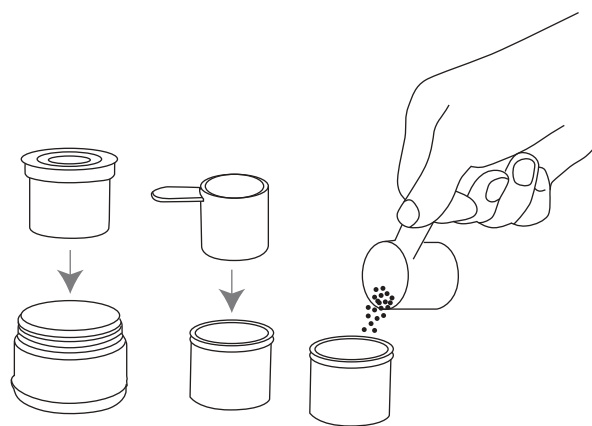

B. Using Ground Coffee

1. Add the ground coffee to the ground coffee container (part 11). Compress the coffee grounds firmly using a spoon. Place the ground coffee container into the holder (part 7), and then secure the holder back in place.

2. Attach the drink cup (part 8) onto the holder. Fill the water tank with either 40ml of hot water for an espresso or 100ml for a Lungo. Press the extraction button to begin brewing. The machine will automatically stop once the coffee extraction is complete.

Specifications

Product Name	Lepresso Stainless Steel Portable Espresso Maker
SKU	LPSTPEM
Battery	2000mAh
Battery Life	Up to 80 Single espressos
Recharge Time	2-3h
Water Capacity	100ml
Pressure	9 Bar
Material	Stainless Steel, ABS
Net Weight	496gr
Dimensions	7.2×25.5cm