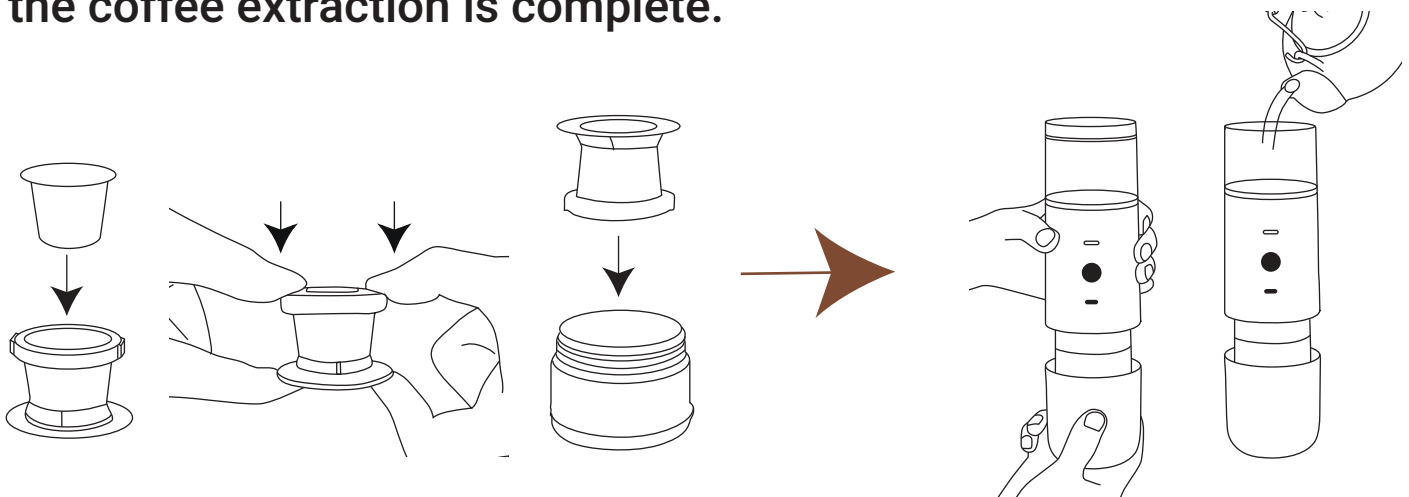

Instructions for Use

1. Removing the Drink Cup

Grasp the middle section of the stainless steel part firmly. Using your other hand, rotate the drink cup (part 8) clockwise to detach it.

2. Removing the Holder

Hold the middle stainless steel section securely. Then, with your other hand, turn the holder (part 7) clockwise to remove it.

A. Using a Capsule

1. Insert the capsule into the capsule container (part 12). Press down on the capsule until it is securely in place. Next, insert the capsule container (part 12) into the holder (part 7). Reattach the holder (part 7) to the assembly.

2. Attach the drink cup (part 8) onto the holder. Depending on your coffee preference, fill the water tank with either 40ml of hot water for an Espresso or 100ml for a Lungo. Press the extraction button to start brewing the coffee. The machine will automatically stop once the coffee extraction is complete.