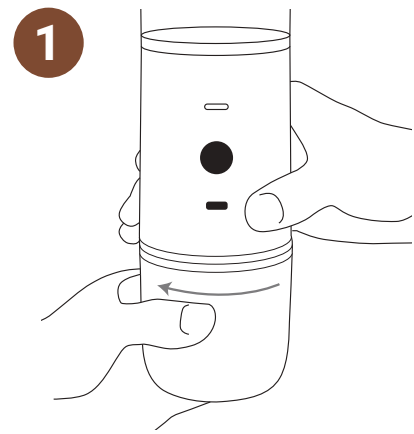

Instructions for Use

1. Removing the Drink Cup

Grasp the middle section of the stainless steel part firmly. Using your other hand, rotate the drink cup (part 8) clockwise to detach it.

2. Removing the Holder

Hold the middle stainless steel section securely. Then, with your other hand, turn the holder (part 7) clockwise to remove it.

A. Using a Capsule

1. Insert the capsule into the capsule container (part 12). Press down on the capsule until it is securely in place. Next, insert the capsule container (part 12) into the holder (part 7). Reattach the holder (part 7) to the assembly.

2. Attach the drink cup (part 8) onto the holder. Depending on your coffee preference, fill the water tank with either 40ml of hot water for an Espresso or 100ml for a Lungo. Press the extraction button to start brewing the coffee. The machine will automatically stop once the coffee extraction is complete.